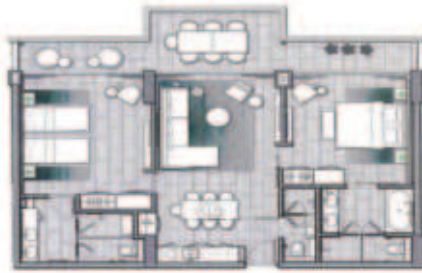

(*) *Exclusive to pavilions*

ROOM LAYOUT

SUITES

Ocean View
One Bedroom Superior Suite
70 sqm | 753 ft²

Ocean View
Two Bedrooms Premium Suite
113 sqm | 1216 ft²

Ocean View
Three Bedrooms Panorama Suite
165 sqm | 1776 ft²